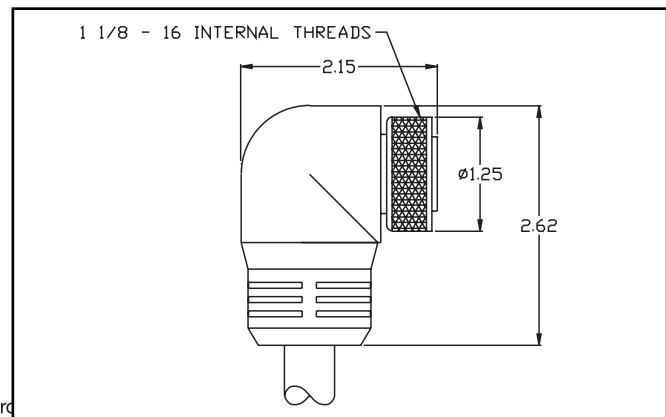

30 micro-inches of 24 karat Gold over 50 micro-inches of Nickel

Coupling Nut:

Machined Aluminum with anodize finish and clear sealant  
303 Stainless Steel

## DIMENSIONS