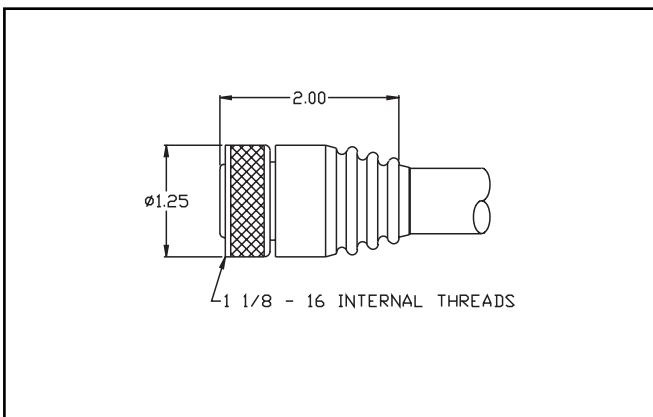

### Material Data

Body:

Yellow, 82A durometer, flame resistant PVC

Cable:

Yellow, STOOW per UL62

Contacts:

Machined Brass per ASTM B-16

Female Contact Plating:

30 micro-inches of 24 karat Gold over 50 micro-inches of Nickel

Coupling Nut:

Machined Aluminum with anodize finish and clear sealant  
303 Stainless Steel

## DIMENSIONS